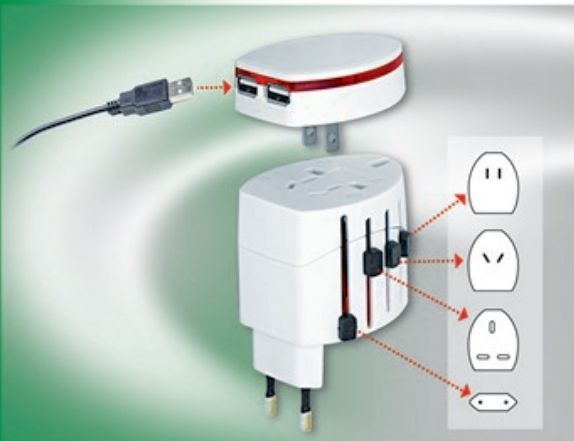

ITC 422 Colour :