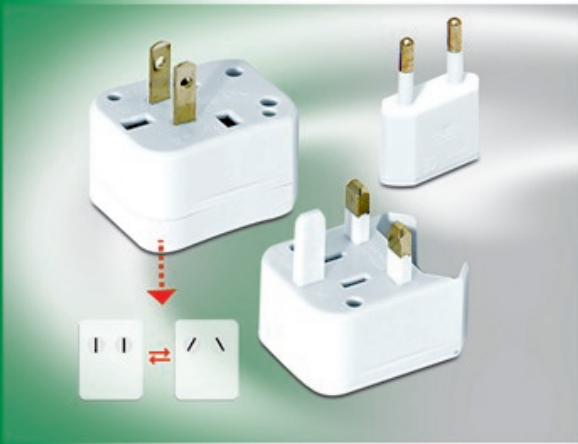

ITC 422 Colour :

AT 896 Multi Adaptor

ITC 007 Colour :

AT 898 Multi Adaptor

ITC 291 Colour :

AT 899 USB Adaptor
4.5 cm (H) x 2 cm (L) x 2 cm (W)

ITC 611 Colour :

AT 3006 Multi Adaptor