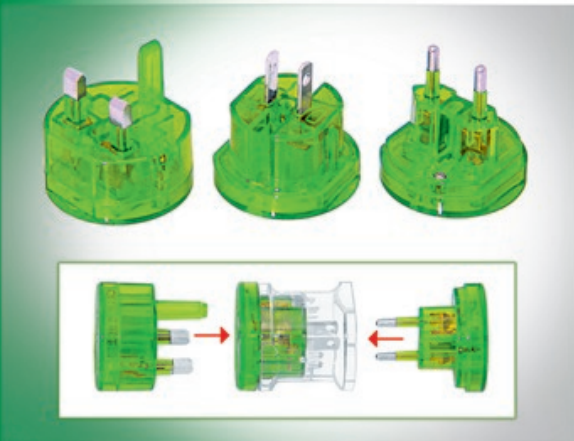

ITC 007 Colour :

AT 898 Multi Adaptor