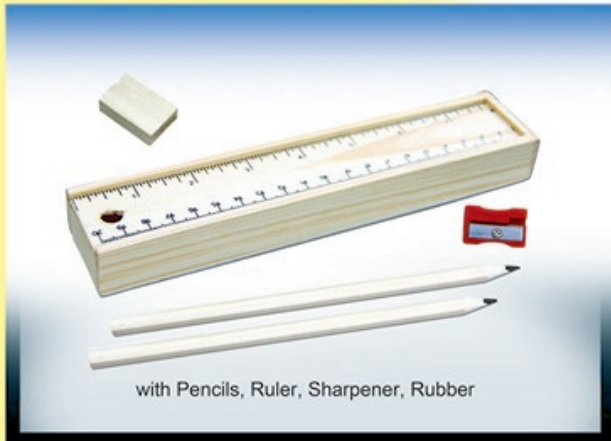

PS 950 Stationery Set
4.3cm(H) x 20.8cm(L) x 2.5cm(W)

ITC 05 Colour :